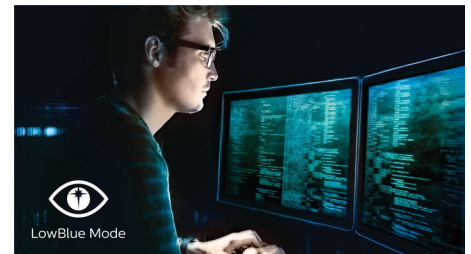

LowBlue Mode

Studies have shown that just as ultra-violet rays can cause eye damage, shortwave length blue light rays from LED displays can cause eye damage and affect vision over time. Developed for wellbeing, Philips LowBlue Mode setting uses a smart software technology to reduce harmful shortwave blue light.